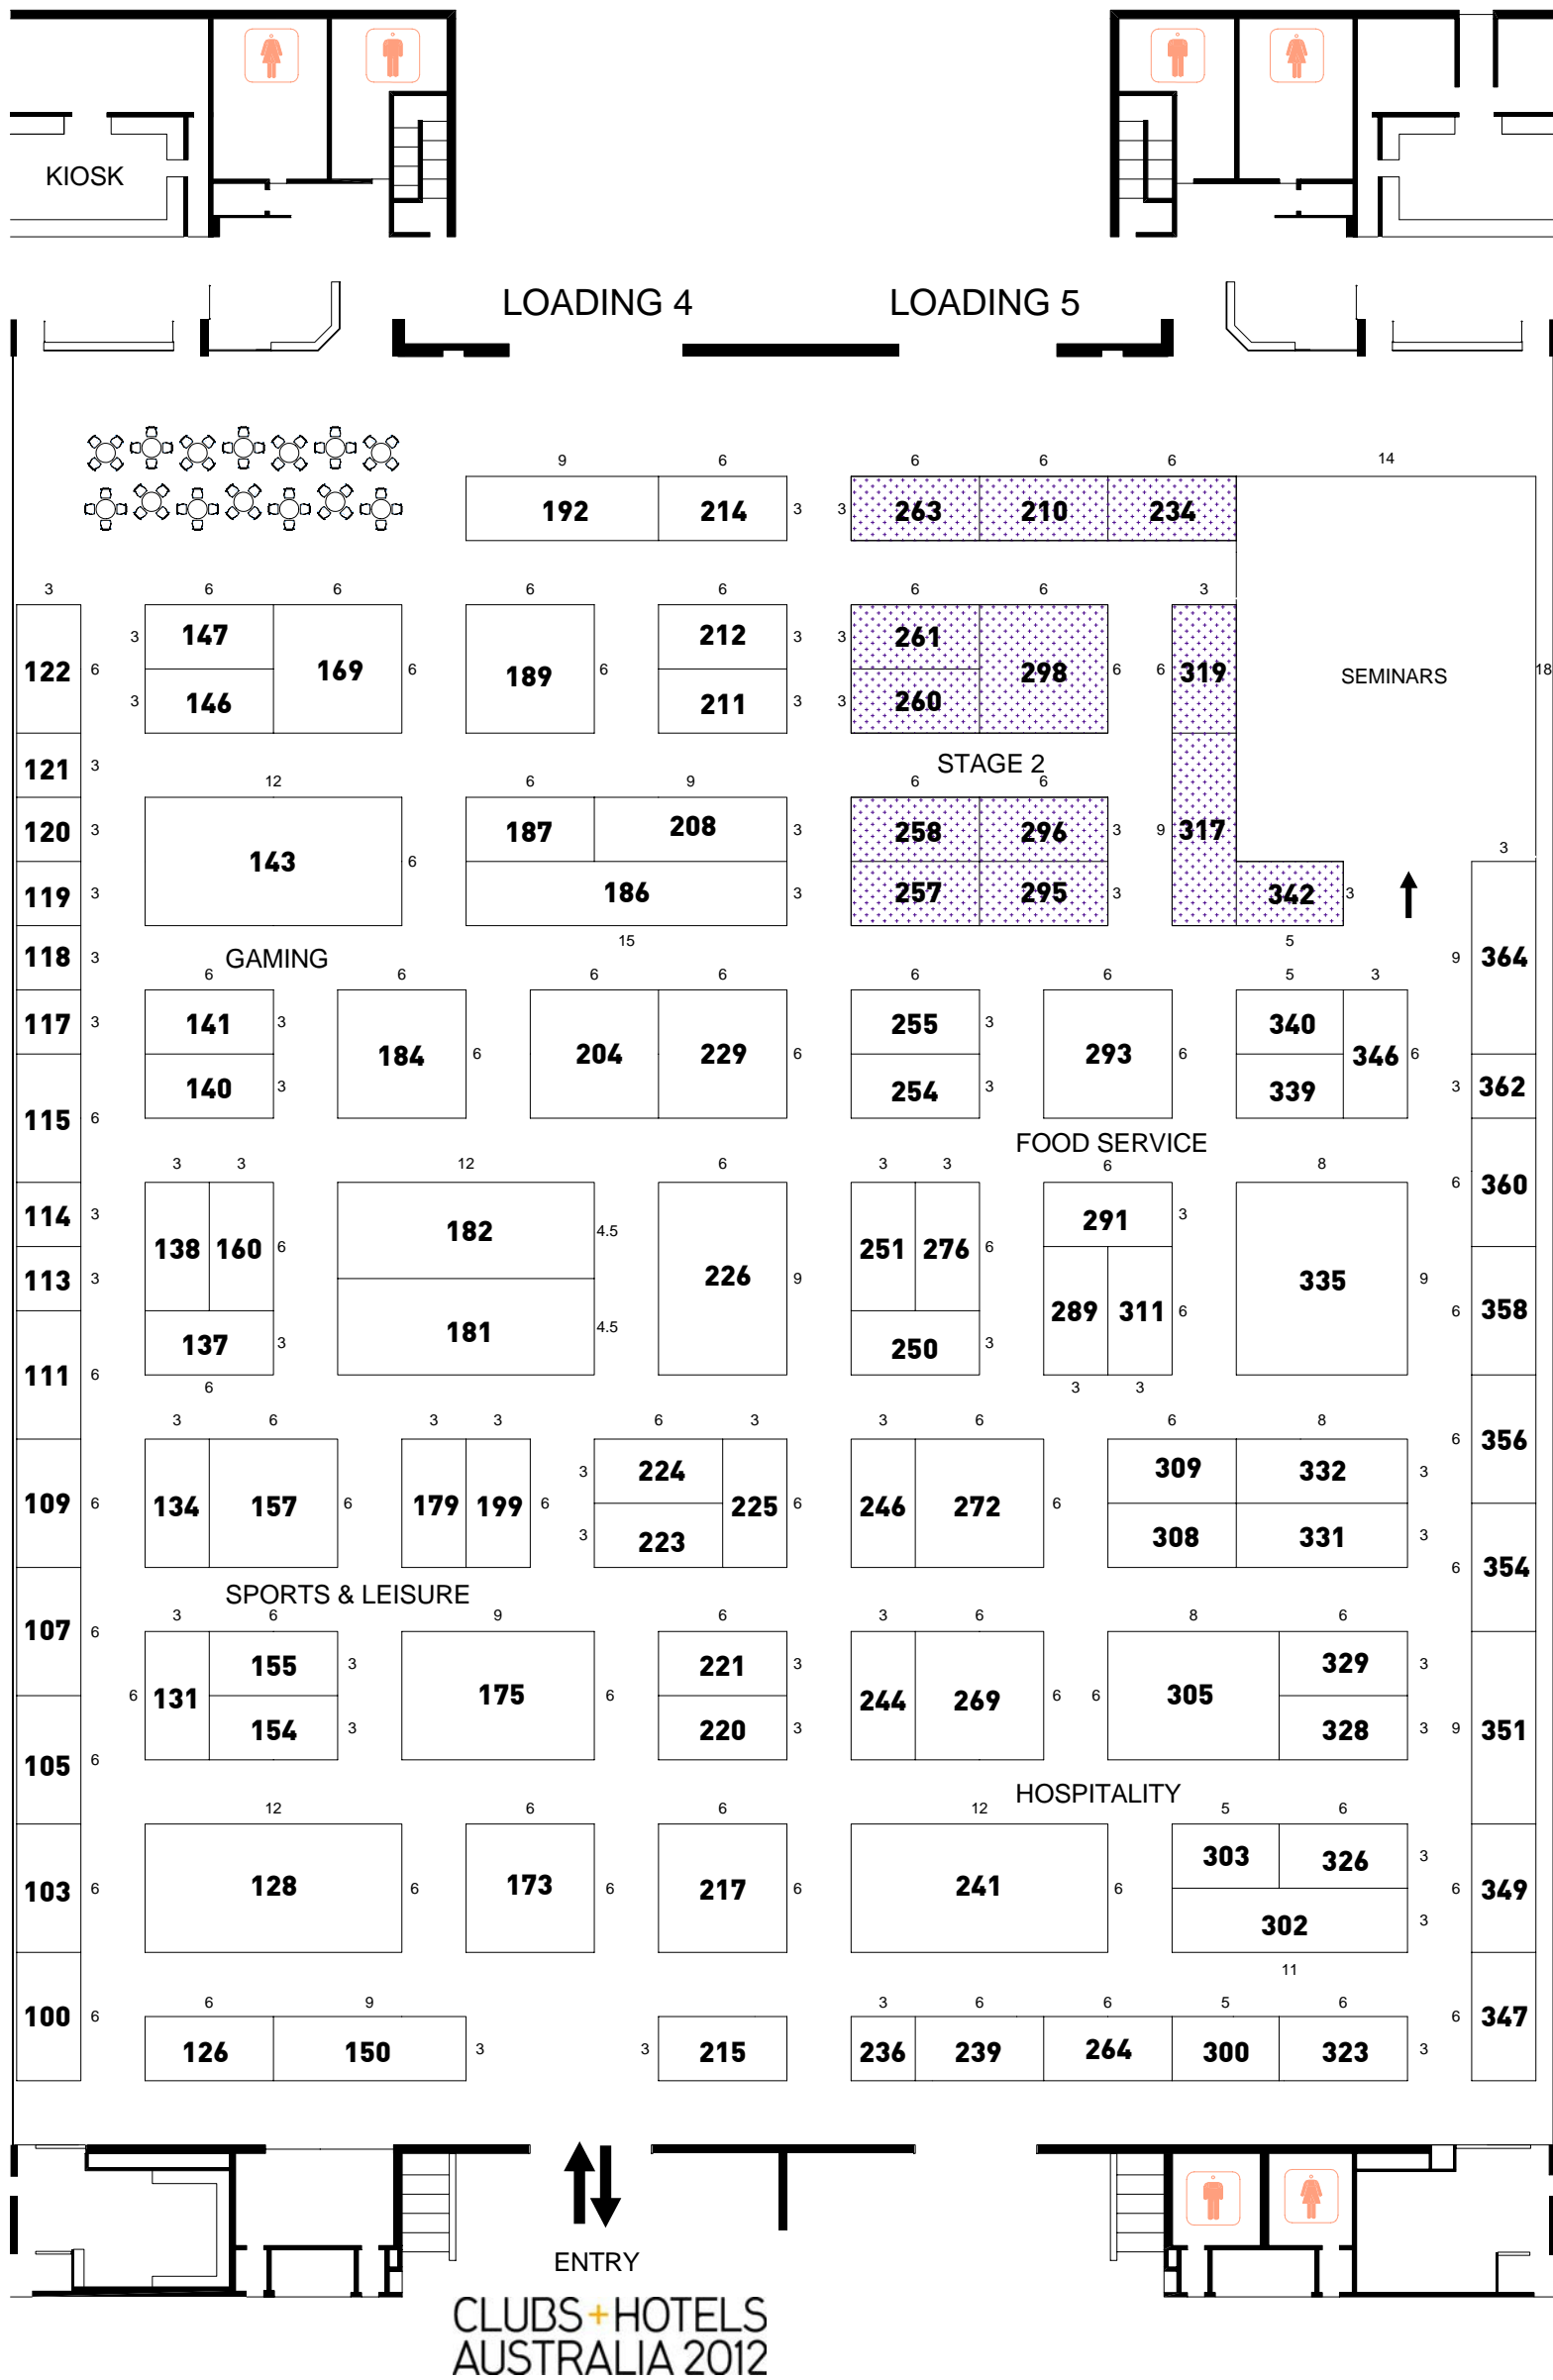

Clubs & Hotels 2012

19 - 20 June 2012

Melbourne Exhibition Centre, Bays 7 - 10

 DENOTES 'STAGE 2'

BAY - 7

BAY - 8

BAY - 9

BAY - 10